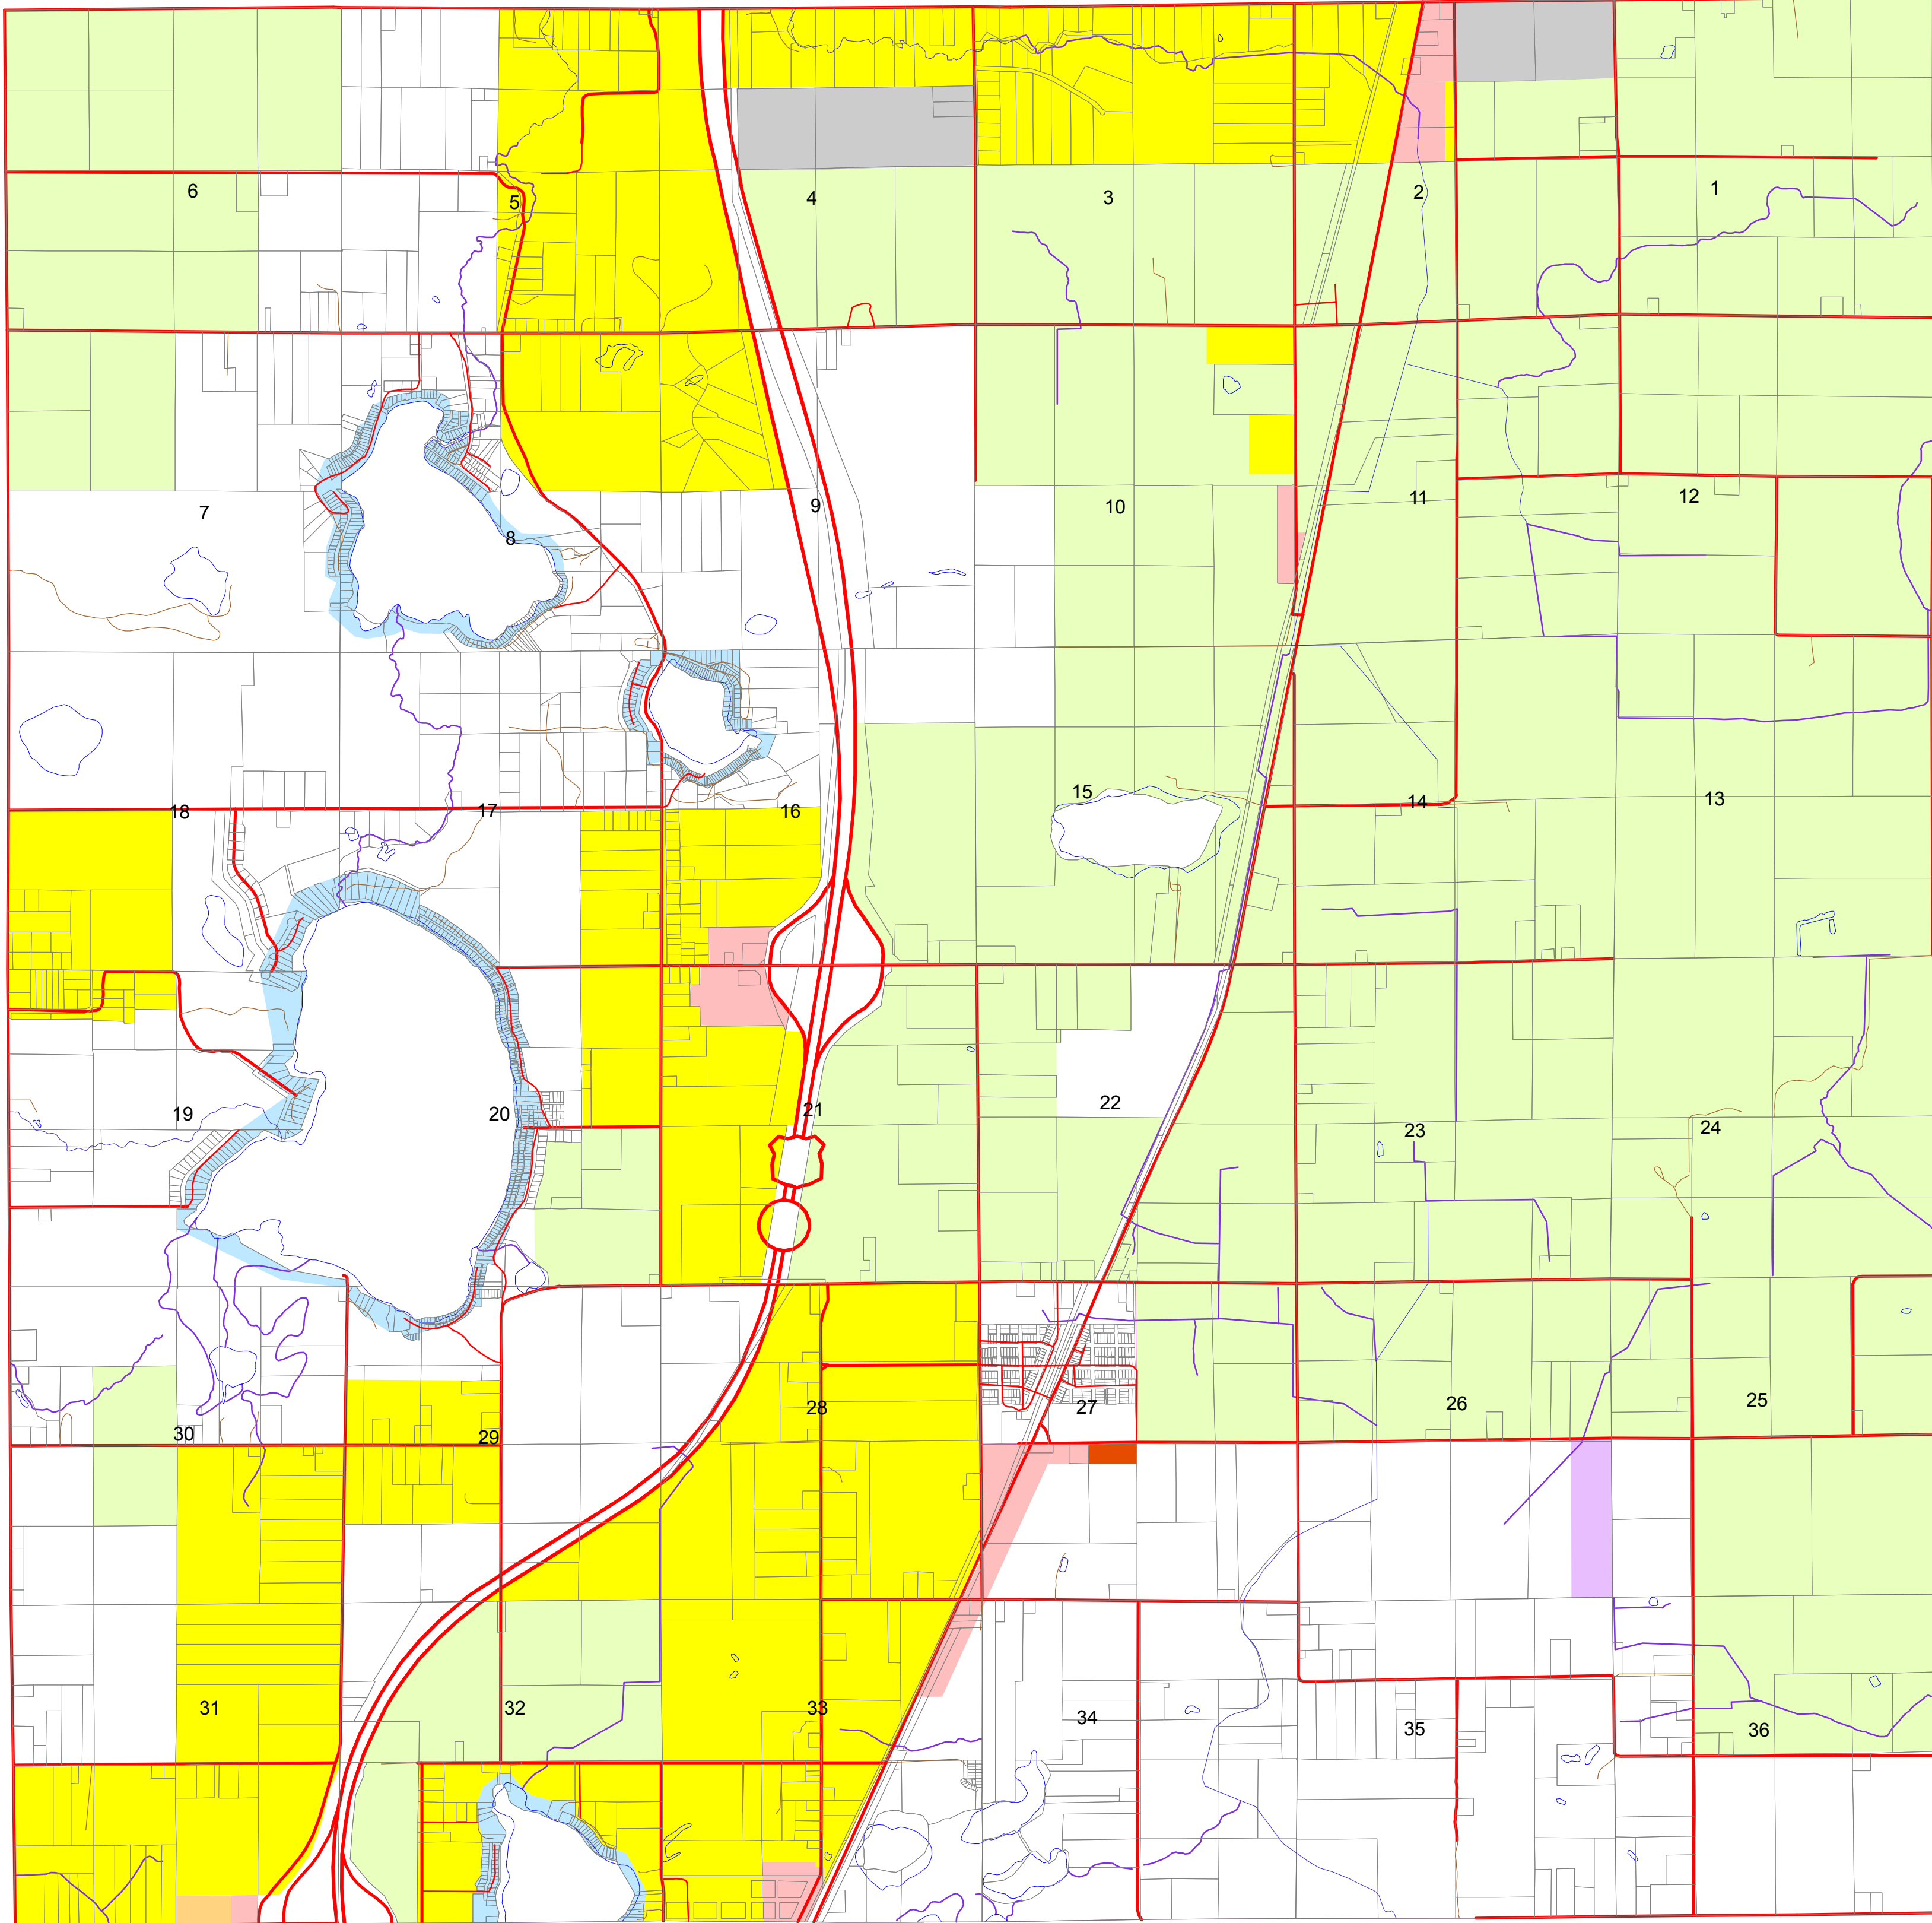

# Pierson Township Zoning Map

**Legend**

- R-R Rural Residential
- C-2 General Commercial
- R-1 Single Family Residential
- C-1 Neighborhood Commercial
- AG Agriculture
- LR Lake Residential
- R-2 Two Family and Multiple Family Residential
- R-3 Mobile Home Park
- I Industrial

AMENDMENTS:

LOCATION	EFFECTIVE DATE	ZONE